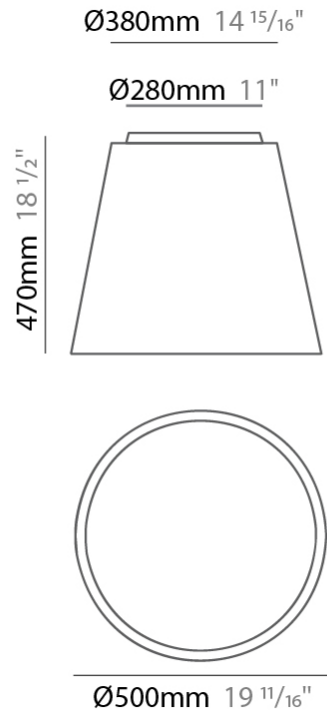

PROJECT
TYPE
SPECIFIER
QUANTITY
DATE

DRUM SURFACE

D112012-

base number Finish
Options

1. To build a product code in our configurator select the specify button on the base model # product page
2. To build a manual product code on this datasheet choose from the options listed below in blue font and add the suffix to the base model #

GENERAL

Series: Drum
Partner: Ole
Division: Design
Installation: Surface
Product Type: Ceiling Surface
Mounting Location: Ceiling
Light Distribution: Direct

PHYSICAL

Shape: Drum
Diameter (mm): 500
Diameter (in): 19 11/16
Height (mm): 470
Height (in): 18 1/2
Weight (kg): 3.3
Weight (lbs): 7.3
Diffuser: PMMA - Opal
Fixture Finish: BEI / BLK / BLU / COG / DGN / GRY / MRN / MOC / MUS / OLV / SIL / STN / TER / WHI
Holder Finish: BLK
Fixture Material: Fabric Cord / Metal
Primary Material: Fabric - Recycled
Upon Request: Other fabric cord colors available upon request (see downloadable finish chart)

ELECTRICAL

Number of Lamps: 3
Lamp Type: LED Retrofit
Lamp Shape: A19
Bulb Included: Bulb Not Included
Max. Wattage Per Lamp (W): 15
Lamp Base: E26
Input Voltage (V): 120
Upon Request: 277Vac / GU24

LED

OPTICAL

RATINGS AND CERTIFICATIONS

Certified By: Certified for North American Standards
IP rating: IP20